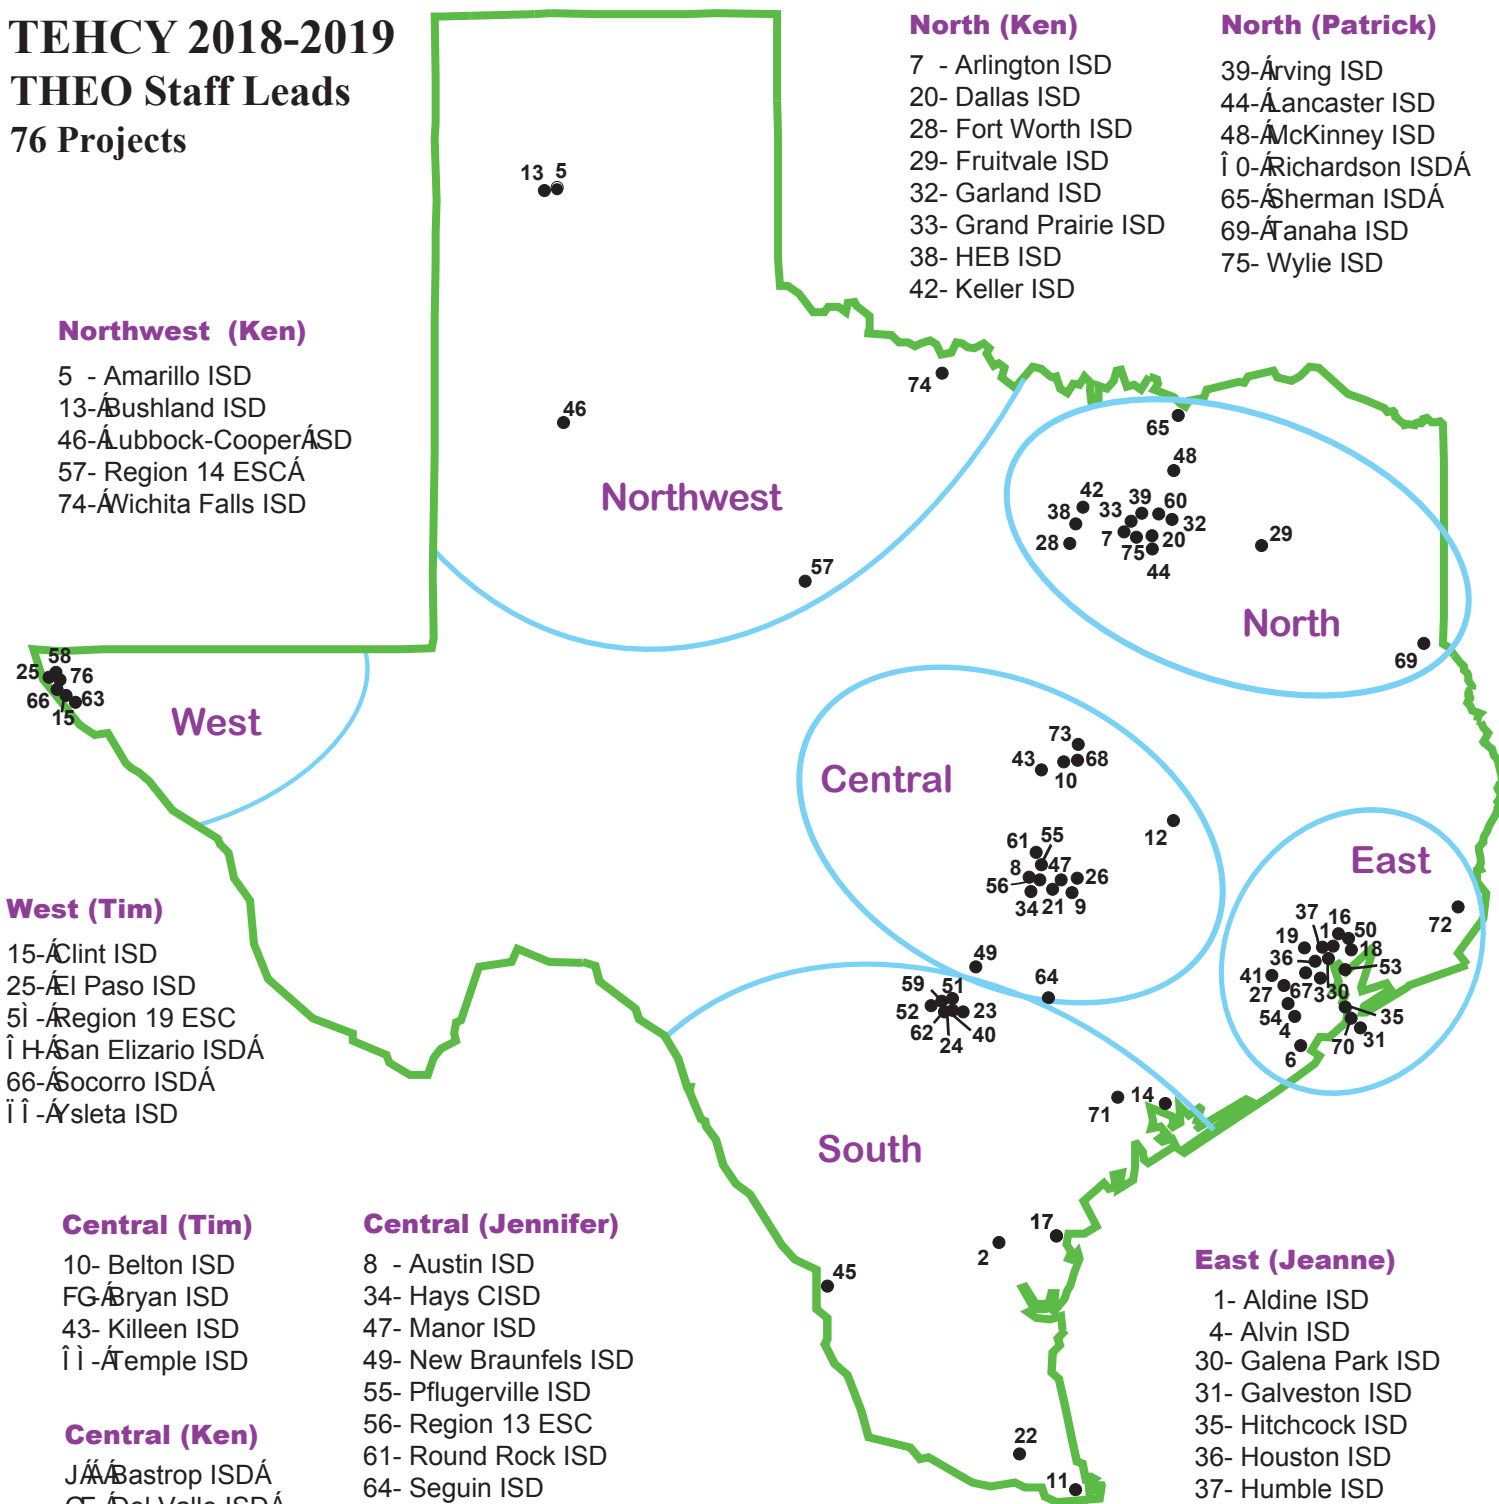

# TEHCY 2018-2019

#### Northwest (Ken)

- 5 - Amarillo ISD
- 13- Bushland ISD
- 46- Lubbock-Cooper ASD
- 57- Region 14 ESC
- 74- Wichita Falls ISD

#### Northwest

#### South (Tim)

- 2 - Alice ISD
- 11- Brownsville ISD
- FI - Calhoun County ISD
- 17- Corpus Christi ISD
- 22- Donna ISD
- 45- Laredo ISD
- 71- Victoria ISD